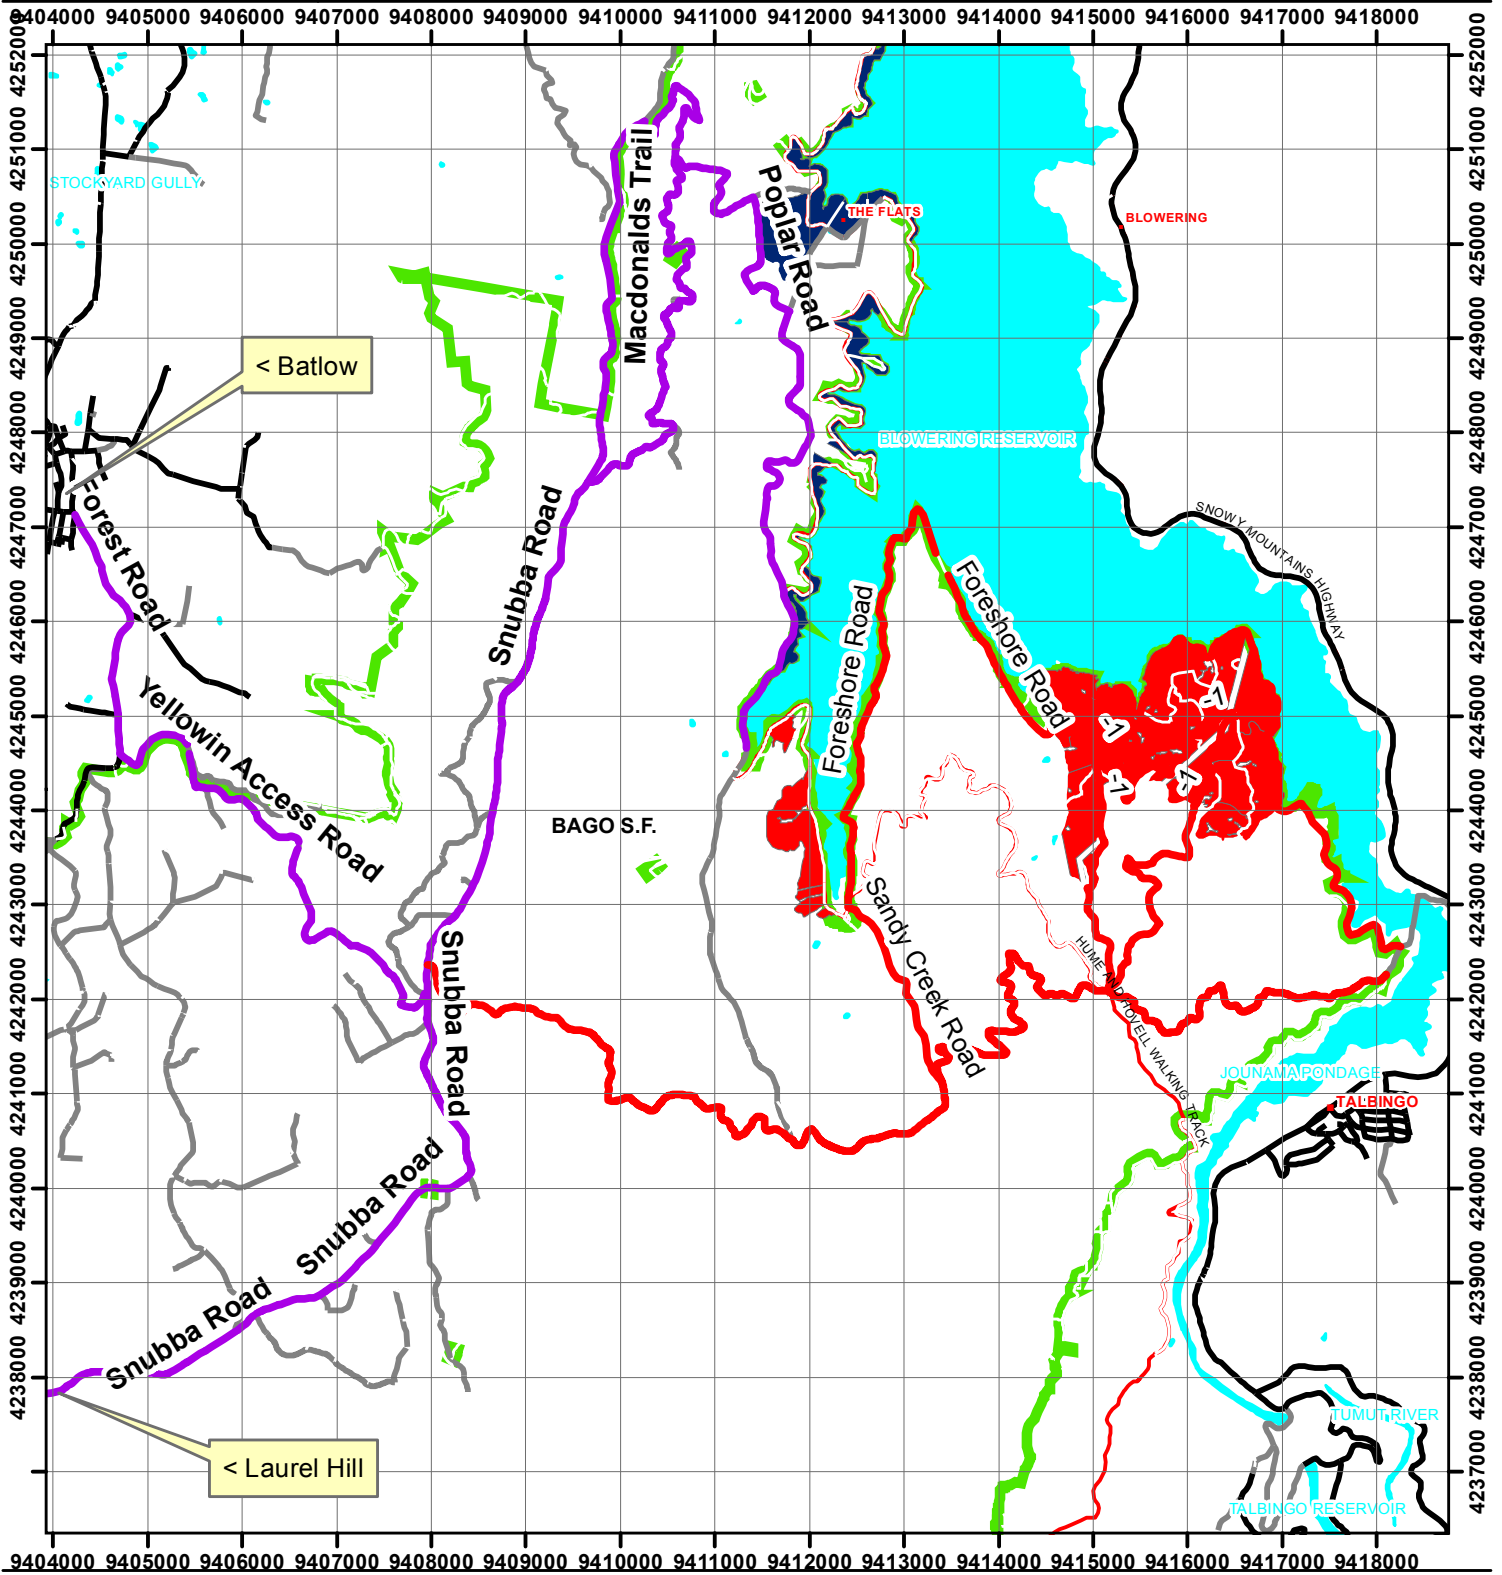

# Access to Blowering Western Foreshore Recreation Area

Date Plan: 20/11/2013

- Closed Roads
- Roads of Access Recreation Area
- Sealed Roads
- Gravel Roads

- State Forest Boundary
- Lunds Forest Closure
- Recreation Area

© Crown Copyright 2013. The information and data contained in this map is to the best of Forestry Corporation's belief, true and correct at the time of publication. However, changes in circumstances after the publication may impact upon the accuracy of the material. No warranty or guarantee is provided by the State of New South Wales, Forestry Corporation and its employees and agents and no liability is accepted for any loss or damage, costs or expense resulting from the use or reliance upon the information and data contained in this map